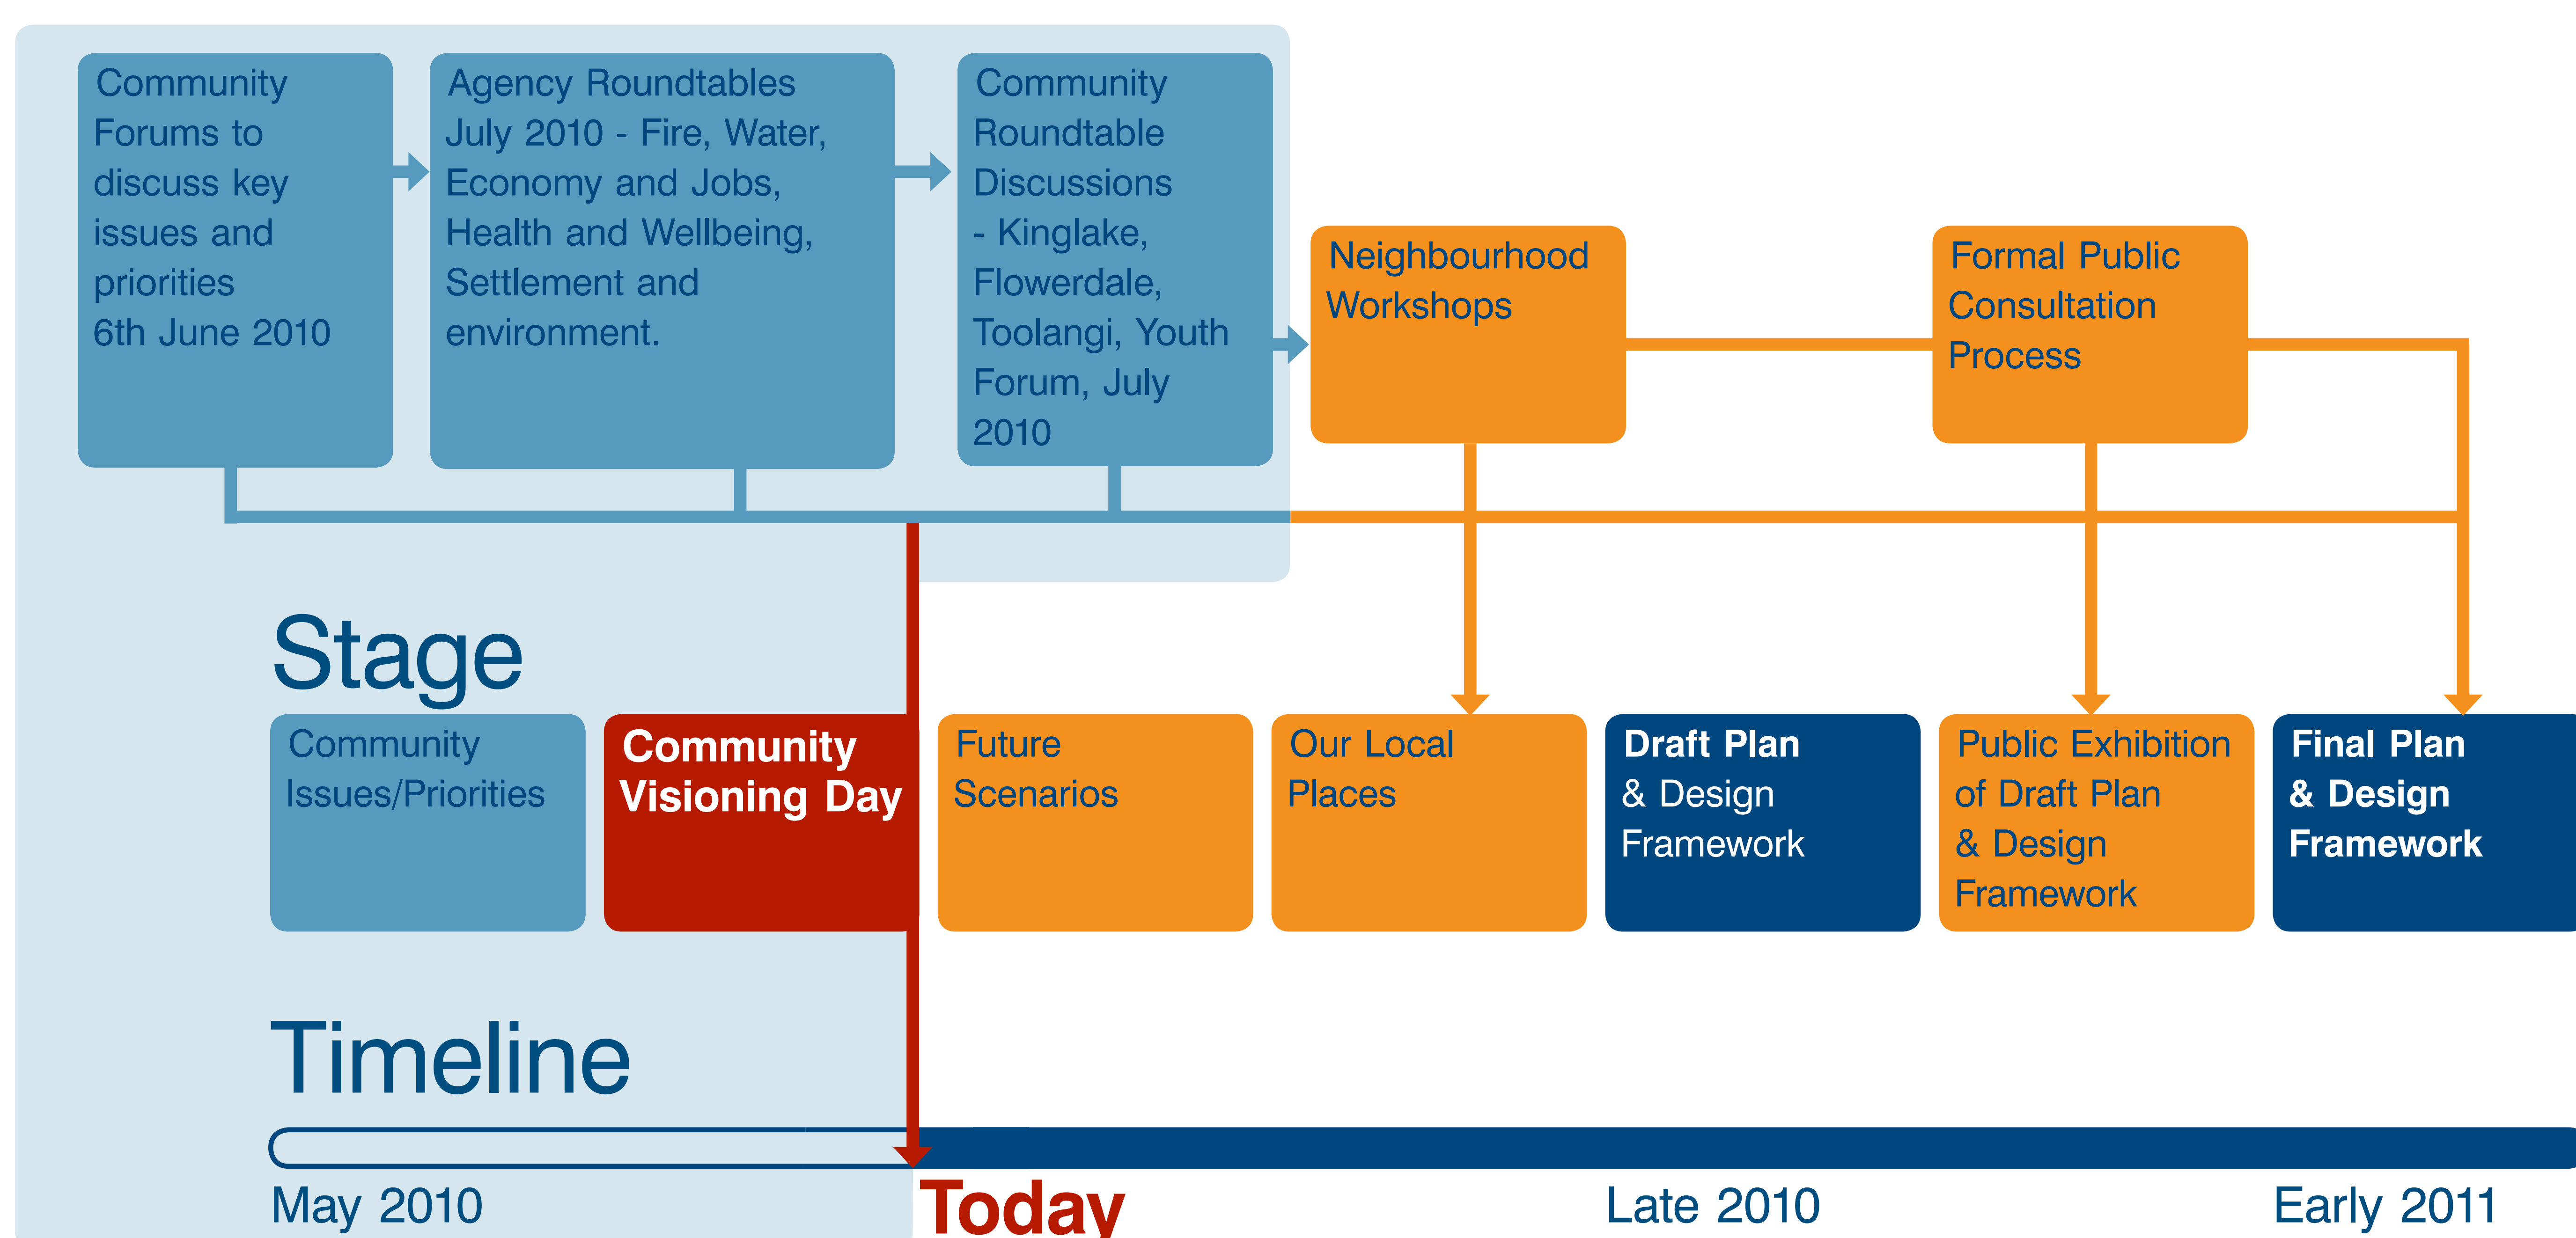

Our Communities, Our Places

The Kinglake Ranges, Flowerdale and Toolangi Plan and Design Framework

- Establishes a longer term vision for communities in the Kinglake Ranges, Flowerdale and Toolangi region.
- Responds to long standing issues including population growth and development pressures, housing needs, future land use, water and waste water infrastructure, the long distances many residents travel to access work and services, and the future character of the towns.
- Includes an overarching vision for the region that also captures the specific needs of individual communities.
- Strategies to deliver the vision and design frameworks to guide the future development of local areas.

It is expected that the Plan and Design Framework will be completed early in 2011.

A Plan Emphasising your Values

The values identified as important to local communities include:

- Sustainability
- Diverse but one community
- Safety and Resilience
- Lifestyle Choice
- Equity and Access
- Participation
- Planning and Managing Change

The Plan Process Consultation

Our Communities, Our Places

The Kinglake Ranges, Flowerdale and Toolangi Plan and Design Framework